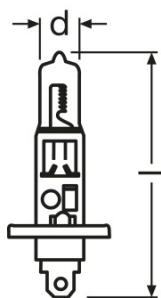

Technical data

Electrical data

Power input	68 W ¹⁾
Nominal wattage	55 W
Nominal voltage	12 V
Test voltage	13.2 V

¹⁾ Maximum

Light technical data

Color temperature	3200 K
Luminous flux	1550 lm
Luminous flux tolerance	±15 %

Dimensions & weight

Product line drawing

Length	67.5 mm
Diameter	8.0 mm
Product weight	6.89 g

Lifespan

Lifespan B3	400 h
Lifespan Tc	650 h

Additional product data

Base (standard designation)	P14.5s
-----------------------------	--------