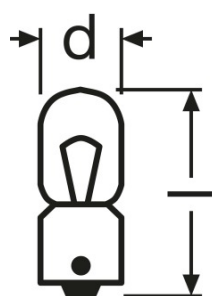

Power input	4 W
Nominal wattage	4 W
Nominal voltage	12 V
Power input tolerance	±10 %
Test voltage	13.5 V

Light technical data

Luminous flux	35 lm
Luminous flux tolerance	±20 %

Dimensions & weight

Product line drawing

Base

Length	27.4 mm
Diameter	8.8 mm
Product weight	1.86 g

Lifespan

Lifespan B3	600 h
Lifespan Tc	1200 h

Additional product data

Base (standard designation)	BA9s
-----------------------------	------

Certificates & standards